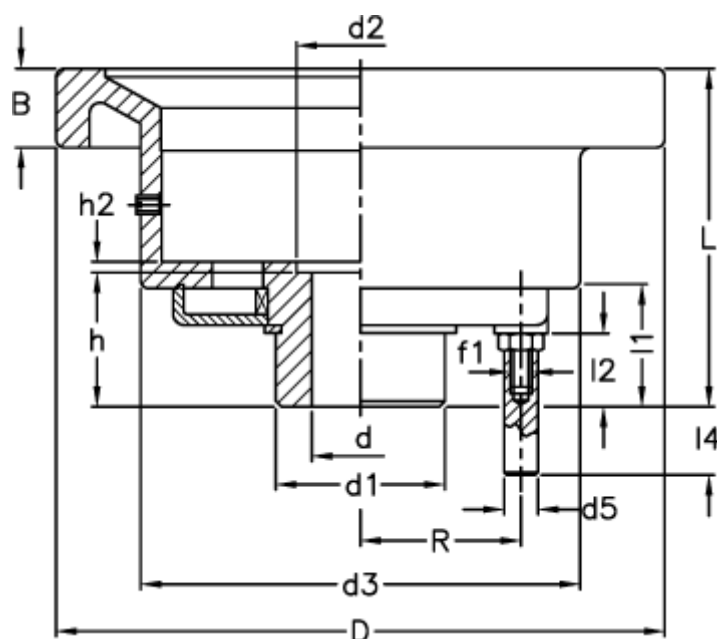

Data Sheet

Article number: 2307028702
Description: E+G Solid handwheel
VAD.160-PXX5-A14

Measures

B	= 18	h	= 23.5
D	= 160	h2	= 4.0
d1	= 32	L	= 64.0
d2	= 25.5	l1	= 20.0
d3	= 120	l2	= 13.0
d5	= 6	l4	= 12.1
d H7	= 14	R	= 28.5
f1	= M4		